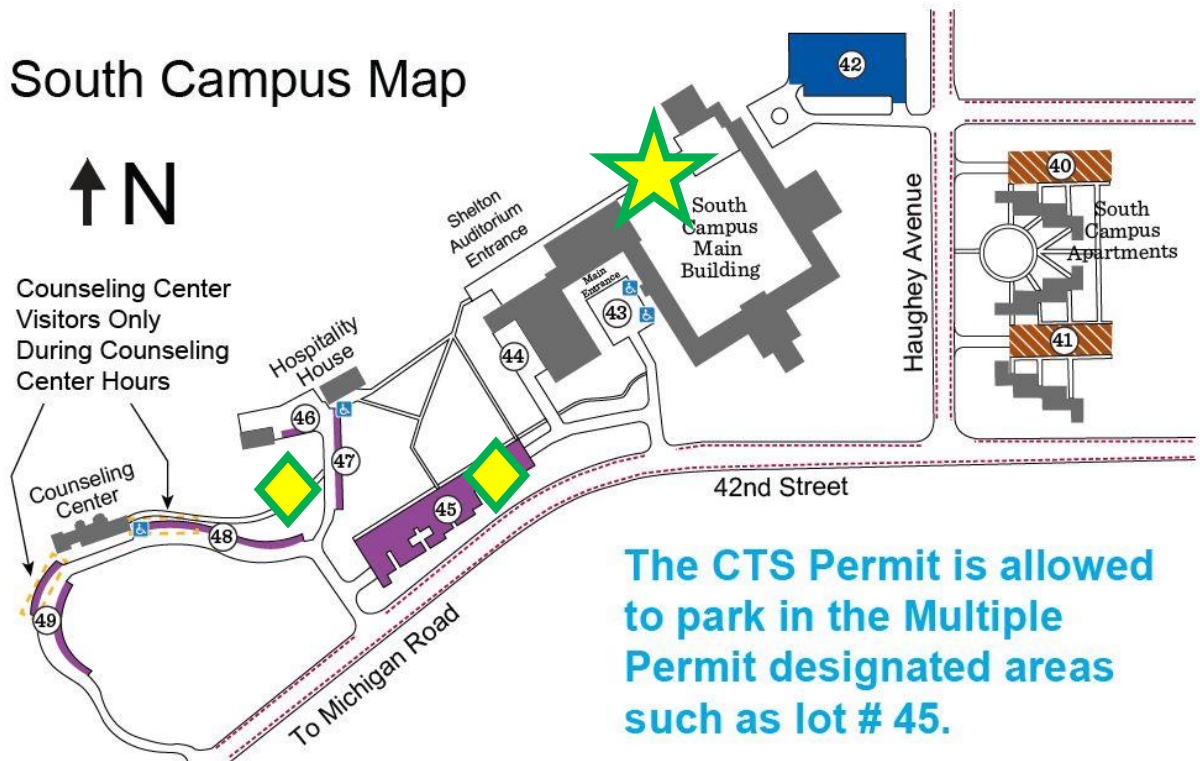

# Driving & Parking Directions to TPSU Program on September 27, 2022 in Indianapolis, IN

Please download and print your [Parking Dash Pass](#). Display it at your car's dashboard!

[https://www.tpsuniversity.com/Images/Programs/DASH%20PASS\\_Parking\\_ButlerU\\_27Sep2022.pdf](https://www.tpsuniversity.com/Images/Programs/DASH%20PASS_Parking_ButlerU_27Sep2022.pdf)

## Campus Map

### South Campus Map

The CTS Permit is allowed to park in the Multiple Permit designated areas such as lot # 45.