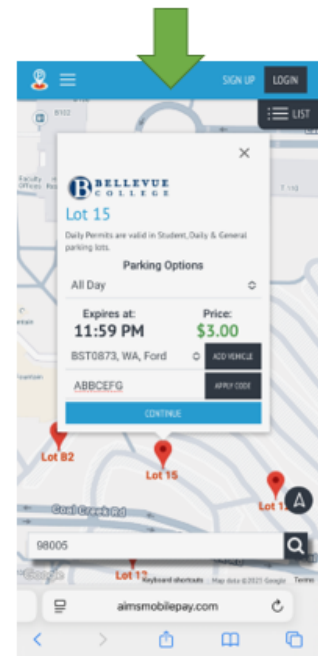

### HOW TO USE YOUR PROMO CODE

#### STEP 1

Ensure you are parked in the designated lot. Find this lot on the campus map and click on the icon.

#### STEP 2

Click 'ADD VEHICLE,' and input the requested information.

#### STEP 3

Input the custom PROMO code and click 'APPLY CODE,' then continue. Complete the 'transaction' on the next screen.

Please see next page for an aerial view of the campus and parking