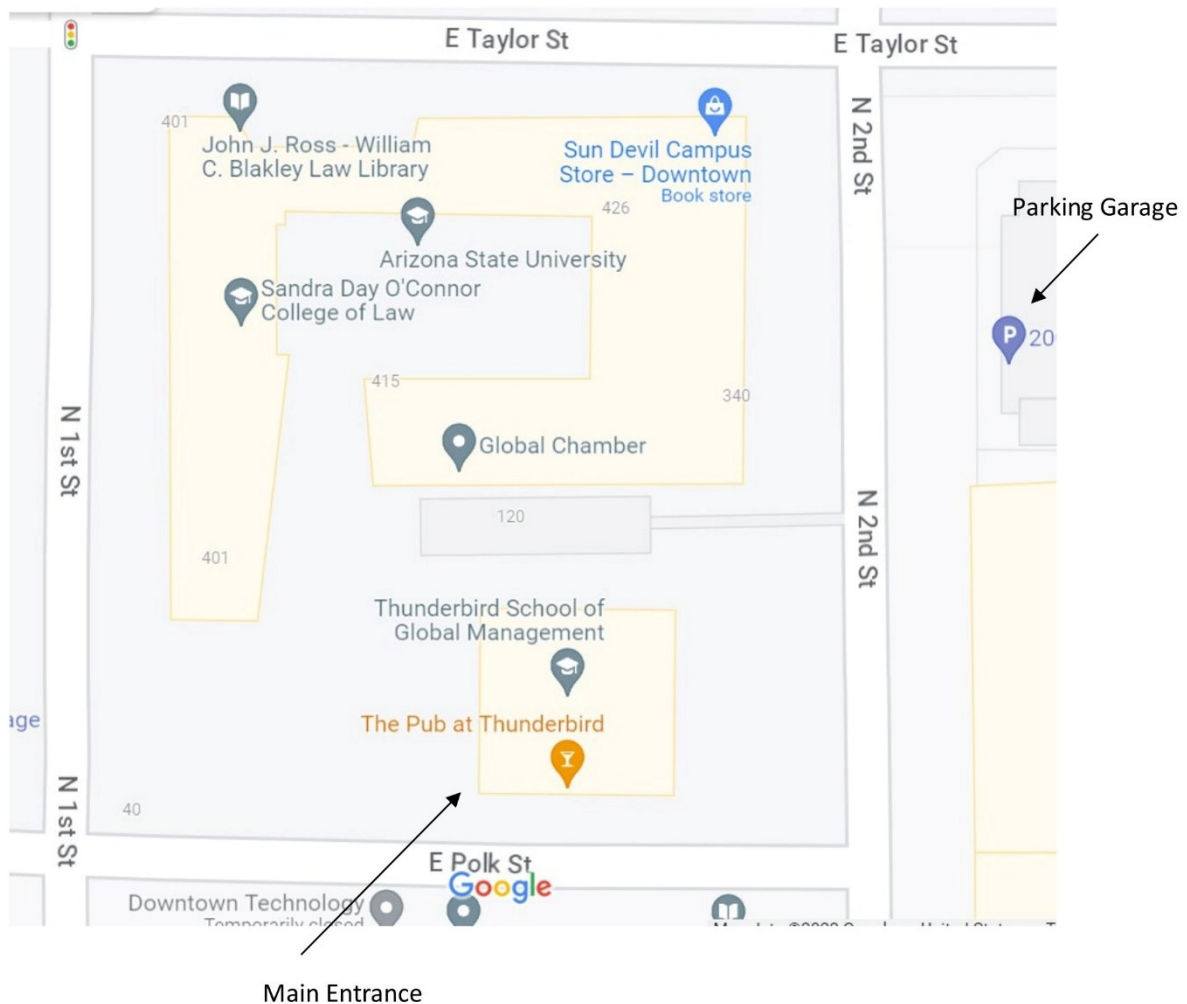

The front door is located at N 1st Street and Polk St on the opposite corner of the Hampton Inn.

The meeting room is the *Global Forum Room*

Campus Map: [*Click Here*](#)

Parking Directions

The closest visitor parking is the ASU Taylor Garage - located on the east side of N 2nd St., on the northwest corner of N 2nd St. and E Taylor St.

Please see the parking instructions for the ASU Taylor Garage on the next page

Driving and Parking Directions TPSU Program on April 29th, 2026

Location: ASU – Thunderbird School of Global Management, in Phoenix, Arizona

Parking Instructions- ASU Taylor Garage

The entrance to this garage is located on the east side of N 2nd St, on the northwest corner of N 2nd St and E Taylor St.

Garage Entrance Address for GPS: 455 N 2nd Street, Phoenix, AZ 85004

Thunderbird **Main Entrance** is located at the corner of Polk and 1st St.

Please see the below map for reference.

Please see the aerial map view on the next page

Driving and Parking Directions TPSU Program on April 29th, 2026