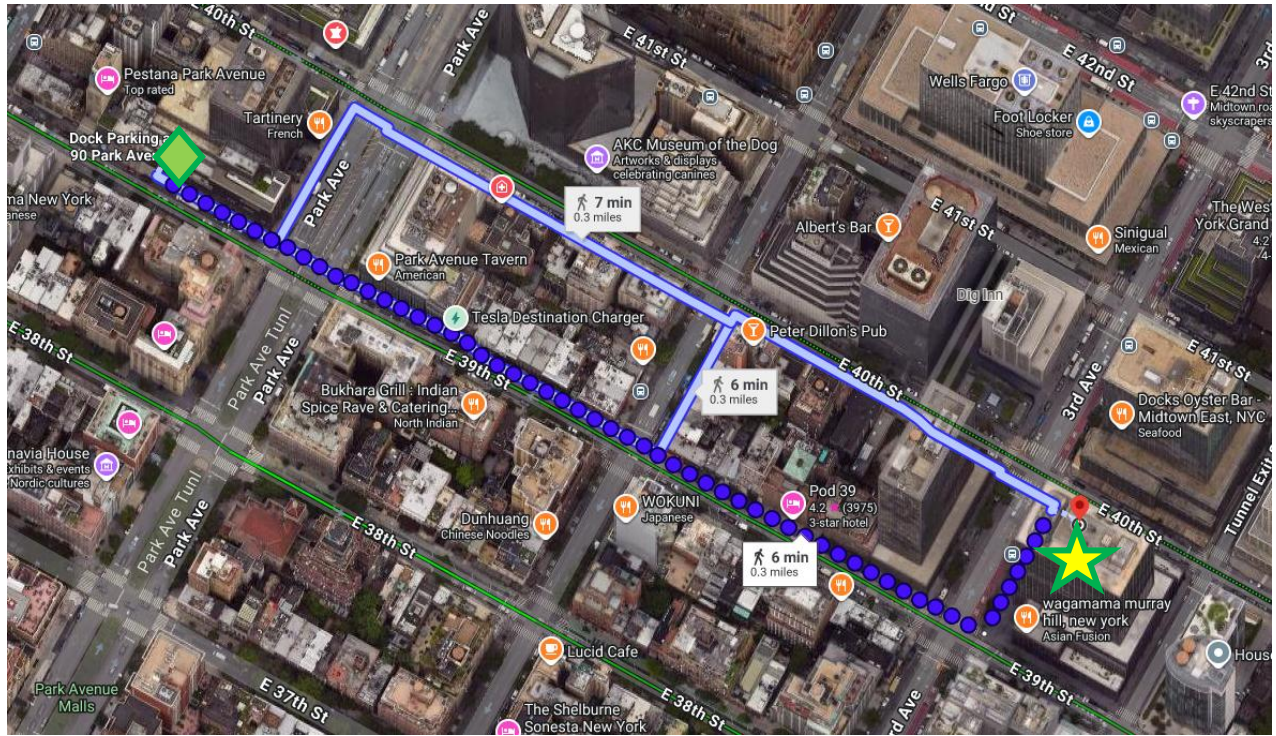

Driving and Parking Directions for the TPSU Program on May 13th, 2026

Location: Broadridge, New York, NY

Dock Parking at 90 Park Avenue: