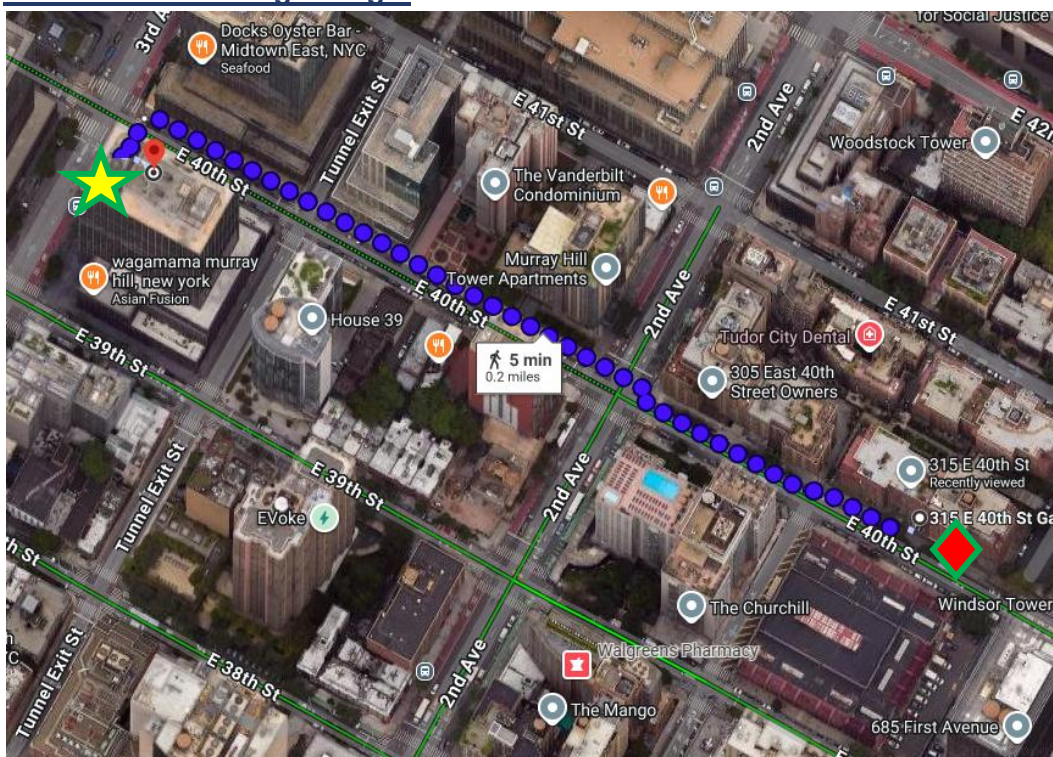

Driving and Parking Directions for the TPSU Program on May 13th, 2026
Location: Broadridge, New York, NY

Wednesday, May 13th, 2026
9:00 a.m. to 3:00 p.m.

Location:
Broadridge
41st Floor
605 Third Avenue
New York, NY 10158
Conference Room: The Hub

Parking Instructions

Please click on the bolded name below, and you will be directed to the Google Maps of that garage.

- **Icon Parking** – Located at 310 E 40th St, just a short walk from Third Ave and close to your destination.
- **315 E 40th St Garage** – On East 40th St near 3rd Ave
- **Dock Parking at 90 Park Avenue** – At East 39th St, a convenient Midtown location.
- **Proto Parking** – On East 39th St, walkable to Third Avenue

Please see the next two pages for aerial map views of Broadridge and Parking

Driving and Parking Directions for the TPSU Program on May 13th, 2026

Location: Broadridge, New York, NY

 Broadridge Financial Solutions

 Icon Parking

 315 E 40th St Parking Garage

 Dock Parking at 90 Park Avenue

 Proto Parking

Icon Parking:

315 E 40th St Parking Garage:

Driving and Parking Directions for the TPSU Program on May 13th, 2026

Location: Broadridge, New York, NY