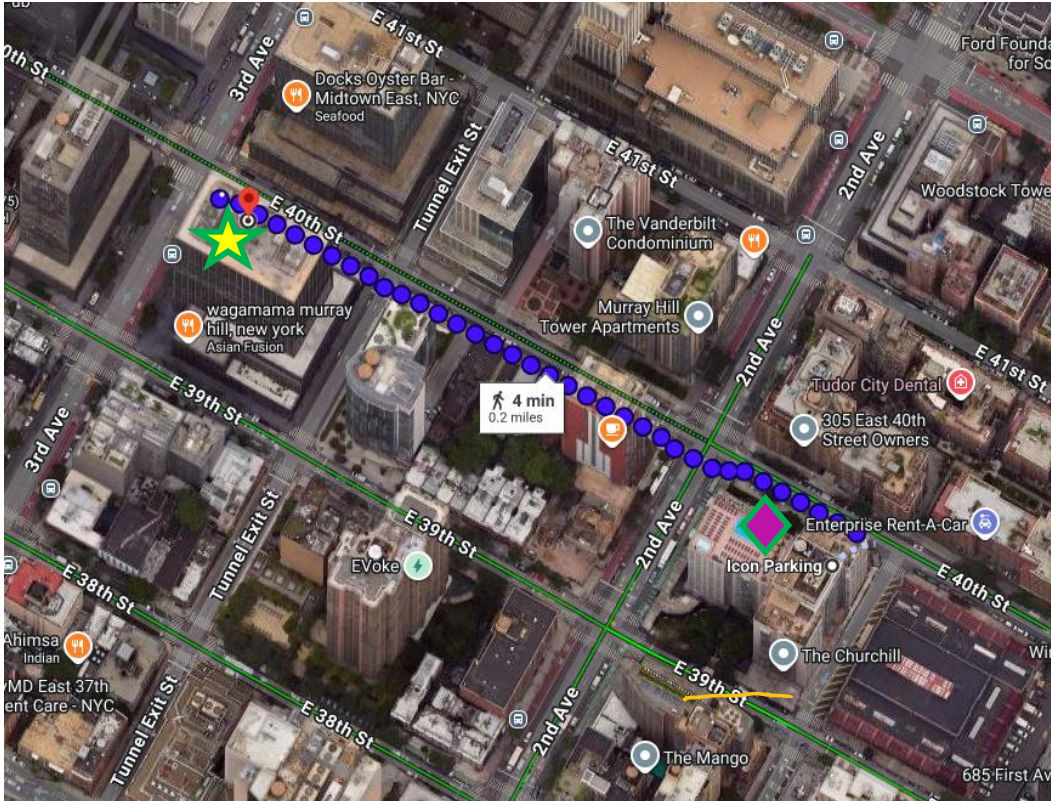

Driving and Parking Directions for the TPSU Program on May 13th, 2026

Location: Broadridge, New York, NY

Broadridge Financial Solutions

Icon Parking

315 E 40th St Parking Garage

Dock Parking at 90 Park Avenue

Proto Parking

Icon Parking: